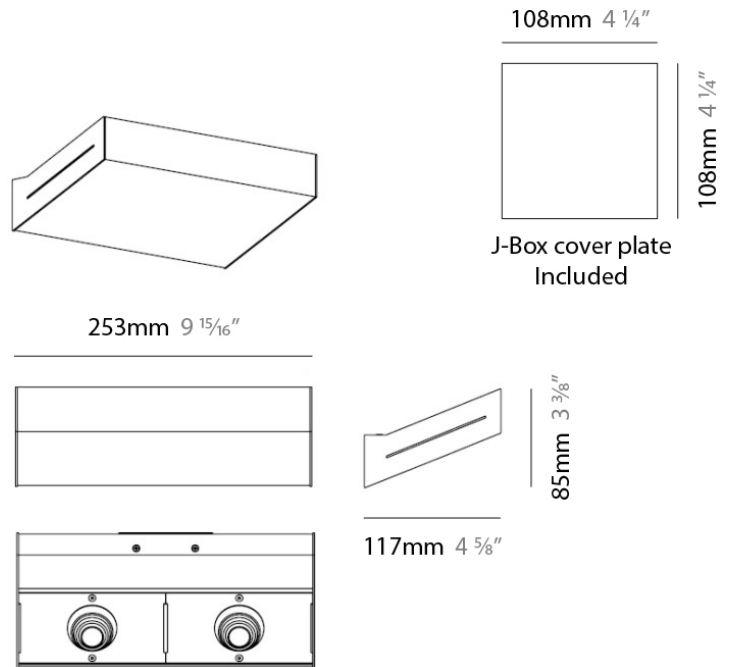

NEVA SURFACE

D93166

PROJECT	
TYPE	
NOTES	
QUANTITY	
DATE	

GENERAL

Series: Neva
Brand: Milan
Division: Design
Mounting Type: Surface
Mounting Location: Wall
Subcategory: Uplight

PHYSICAL

Shape: Rectangle
Length (mm): 253
Length (in): 9 ¹⁵/₁₆"
Height (mm): 85
Height (in): 3 ³/₈"
Extension (mm): 117
Extension (in): 4 ⁵/₈"
Light Distribution: Direct / Indirect
Weight (kg): 1.8
Weight (lbs): 4
Fixture Finish: SST
Fixture Material: Metal

ELECTRICAL

Lamp Type: LED
Total Output Wattage (W): 20
Max. Wattage Per Lamp (W): 10
Dimming: Non-Dimmable
Driver Included: Yes
Driver Location: Integrated
Driver Type: Constant Current
Driver Class: Class 2
Housing: ENCP3
Input Voltage (V): 120
Upon Request: Dimmable option available with remote driver upon request

LED

Number of LEDs: 2
Color Temperature (°K): 2700
Nominal Lumen (lm): 2020 (2x1010lm)
CRI: >80 CRI

OPTICAL

Reflector: 2 x 50°

RATINGS AND CERTIFICATIONS

Certified By: CSA Certified to UL and CSA Standards
IP rating: IP20